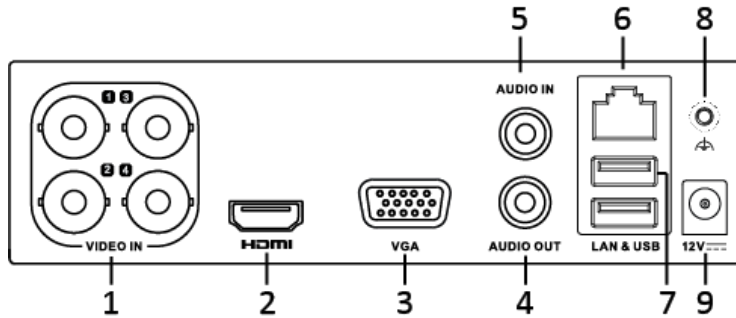

Physical Interface

NOTE

The rear panel of DS-7108/7116HQHI-K1 provides 8/16 video input interfaces.

Index	Description	Index	Description
1	VIDEO IN	6	LAN Network Interface
2	HDMI Interface	7	USB Interfaces
3	VGA Interface	8	GND
4	AUDIO OUT, RCA Connector	9	12 VDC Power Input
5	AUDIO IN, RCA Connector